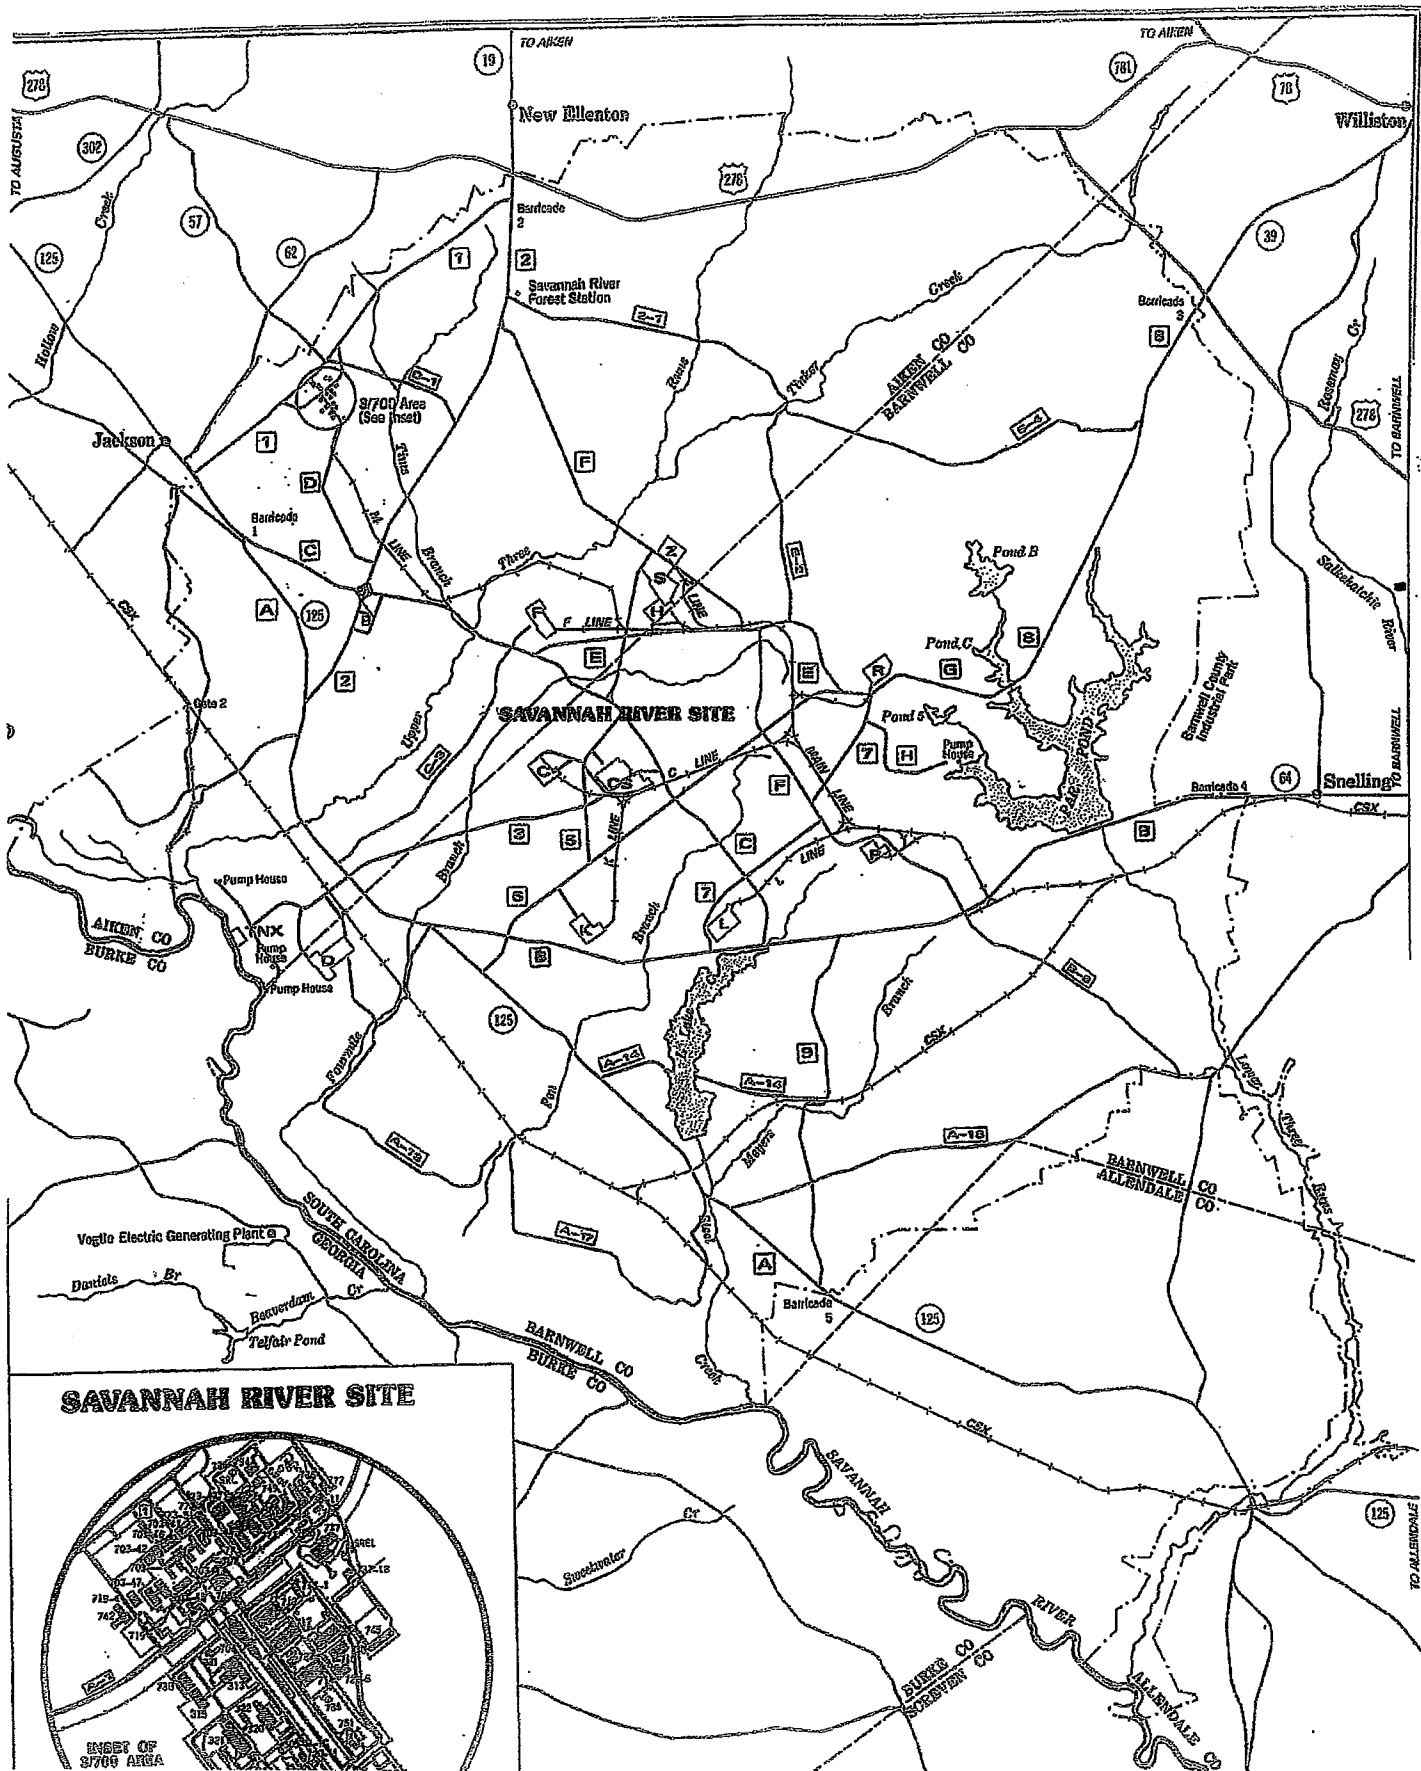

**SAVANNAH RIVER SITE AND ENVIRONS**

0 1 2 3 4 5 6 7 8 9 10 KILOMETERS  
 0 1 2 3 4 5 6 7 8 9 10 MILES

TO I-95 & COLUMBIA

TO I-95 & SAVANNAH

TO WAYNESBORO & OROVILLE

From Augusta/North Augusta

From Aiken/New Ellenton